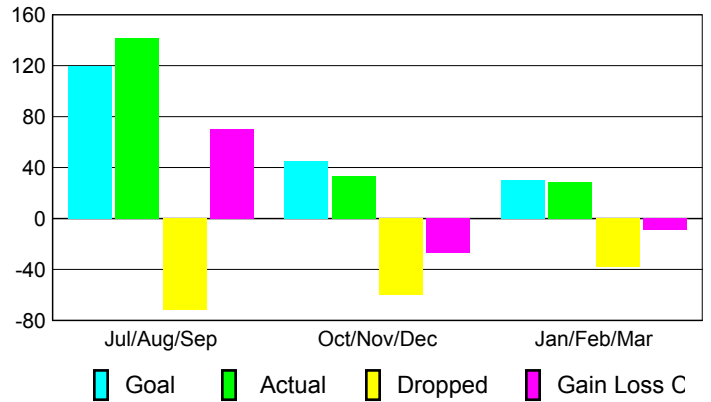

Membership Results 2009-2010

Goal, New, Dropped, Gain/Loss