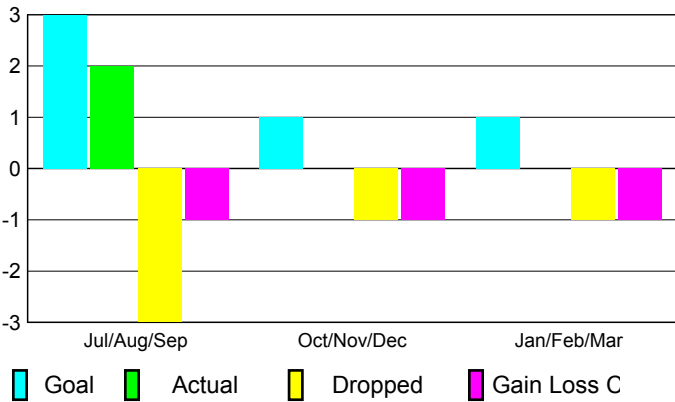

2009-2010 GMT Quarterly Report for District (or Undistricted) **District 310 D**

GMT: **SOMSAKDI LOVISUTH**

Location: **THAILAND**

GMT CA: **5**

CLUBS

Club Results 2009-2010				

Clubs 2008-2009				

Month	New Club	Actual New	Actual Dropped	Gain/Loss of	Gain/Loss of
	Goal	Clubs	Clubs	Clubs	Clubs
Jul/Aug/Sep	3	2	-3	-1	0
Oct/Nov/Dec	1	0	-1	-1	0
Jan/Feb/Mar	1	0	-1	-1	0
Totals	5	2	-5	-3	0

Club Results 2009-2010

Goal, New, Dropped, Gain/Loss