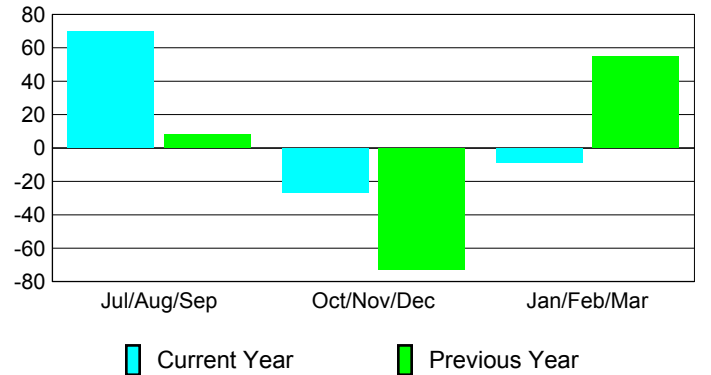

Membership Results 2009-2010				
---------------------------------	--	--	--	--

Membership 2008-2009				
-------------------------	--	--	--	--

Month	Net Memb	Actual New	Actual Dropped	Gain/Loss of	Gain/Loss of
	Goal	Memb	Memb	Memb	Memb
Jul/Aug/Sep	120	142	-72	70	8
Oct/Nov/Dec	45	33	-60	-27	-73
Jan/Feb/Mar	30	29	-38	-9	55
Totals	195	204	-170	34	-10

Membership Results 2009-2010

Goal, New, Dropped, Gain/Loss

Comparison of Membership Gain/Loss

Current Year Compared to the Previous Year

Gender Comparison 2009-2010