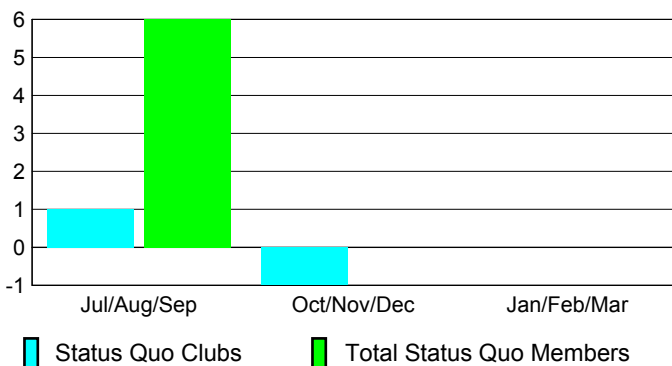

Club Results 2009-2010

Goal, New, Dropped, Gain/Loss

Comparison of Club Gain/Loss

Current Year Compared to the Previous Year

YTD Status Quo Clubs 2009-2010

Status Quo Clubs Compared to Status Quo Members

MEMBERSHIP

Membership Results 2009-2010				
---------------------------------	--	--	--	--

Membership 2008-2009				
-------------------------	--	--	--	--

Month	Net Memb	Actual New	Actual Dropped	Gain/Loss of	Gain/Loss of
	Goal	Memb	Memb	Memb	Memb
Jul/Aug/Sep	120	142	-72	70	8
Oct/Nov/Dec	45	33	-60	-27	-73
Jan/Feb/Mar	30	29	-38	-9	55
Totals	195	204	-170	34	-10